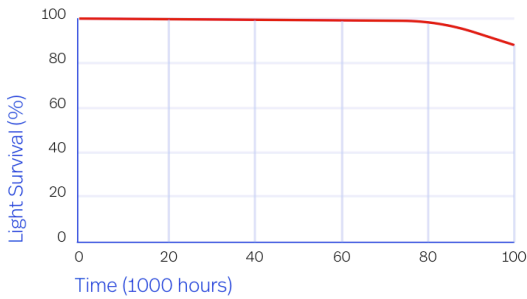

Light Survival Rate