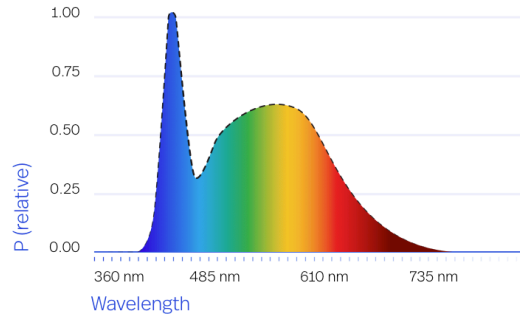

Light source SPD