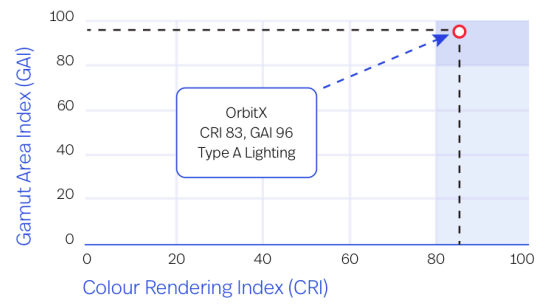

Photometric Data

Luminous Efficacy	110 lm/W
Correlated Colour Temperature (CCT)	5000K (options available)
Colour Rendering Index (CRI)	83
Gamut Area Index (GAI)	96
Light Quality	Type A compliant (Lighting Research Centre, New York)
Beam Angle	160°
Stroboscopic Effect (100Hz)	80% flicker free (complies to OHS and MHS Act regulations)

Rate of Reduction in Light Output

Light source SPD

Light Survival Rate

Type A Lighting*

*Type A Lighting as defined by the Lighting Research Centre, New York

Model Code	Length of Light mm	CCT	Power Rating	Units per Box	Box Dimensions (l x w x h) mm	Weight (Kg)
OXPP70361200604B	1200	4000K	52W	12	1280 x 185 x 185	5.36
OXPP70361200605B	1200	5000K	52W	12	1280 x 185 x 185	5.36
OXPP703624001204B	2400	4000K	104W	12	2480 x 185 x 185	10.72
OXPP703624001205B	2400	5000K	104W	12	2480 x 185 x 185	10.72