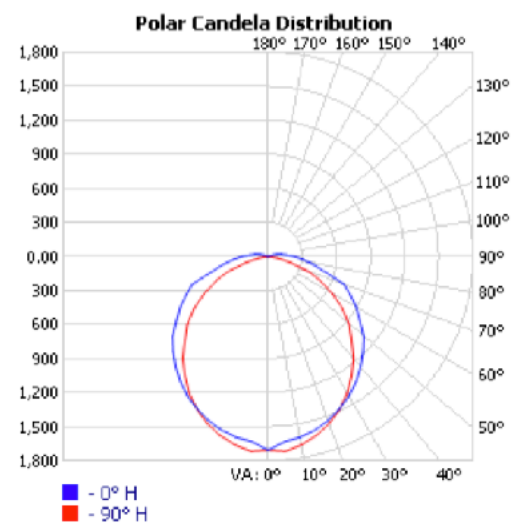

PUCK PROFILE 70x36

INTEGRATED LINEAR LED LIGHT

OrbitX Direct Drive Technology Onboard

thin end cap line (<3mm) on light surface
 seamless look when mounted end-to-end
 made to last, made from polycarbonate

Dimensions

Configurations

1200 mm	2400 mm
52 W 6000 lm	104 W 12000 lm

Guarantee

Operational Guarantee (365d x 24h)	6 years
Light Output Guarantee (365d x 24h)	3 years

Lifetime

Nominal Lifetime (L70) IES LM-80, TM-21	60 000 hours
--	--------------

Photometric Data

Luminous Efficacy	110 lm/W
Correlated Colour Temperature (CCT)	5000K (options available)
Colour Rendering Index (CRI)	83
Gamut Area Index (GAI)	96
Light Quality	Type A compliant (Lighting Research Centre, New York)
Beam Angle	160°
Stroboscopic Effect (100Hz)	80% flicker free (complies to OHS and MHS Act regulations)

Rate of Reduction in Light Output

Light source SPD

Light Survival Rate

Type A Lighting*

*Type A Lighting as defined by the Lighting Research Centre, New York

Model Code	Length of Light mm	CCT	Power Rating	Units per Box	Box Dimensions (l x w x h) mm	Weight (Kg)
OXPP70361200604B	1200	4000K	52W	12	1280 x 185 x 185	5.36
OXPP70361200605B	1200	5000K	52W	12	1280 x 185 x 185	5.36
OXPP703624001204B	2400	4000K	104W	12	2480 x 185 x 185	10.72
OXPP703624001205B	2400	5000K	104W	12	2480 x 185 x 185	10.72