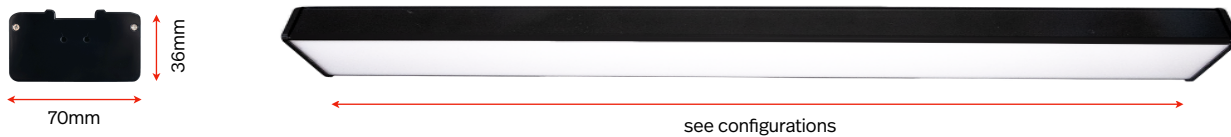

PUCK PROFILE 70x36

INTEGRATED LINEAR LED LIGHT

OrbitX Direct Drive Technology Onboard

thin end cap line (<3mm) on light surface
 seamless look when mounted end-to-end
 made to last, made from polycarbonate

Dimensions

Configurations

1200 mm	2400 mm
52 W 6000 lm	104 W 12000 lm

Guarantee

Operational Guarantee (365d x 24h)	6 years
Light Output Guarantee (365d x 24h)	3 years

Lifetime

Nominal Lifetime (L70) IES LM-80, TM-21	60 000 hours
--	--------------

Photometric Data

Luminous Efficacy	110 lm/W
Correlated Colour Temperature (CCT)	5000K (options available)
Colour Rendering Index (CRI)	83
Gamut Area Index (GAI)	96
Light Quality	Type A compliant (Lighting Research Centre, New York)
Beam Angle	160°
Stroboscopic Effect (100Hz)	80% flicker free (complies to OHS and MHS Act regulations)